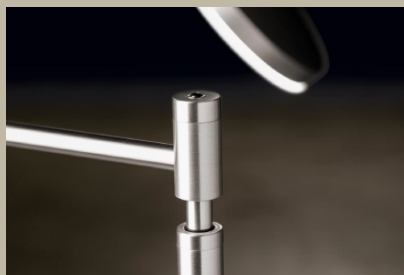

9657-Plano T Table Lamp