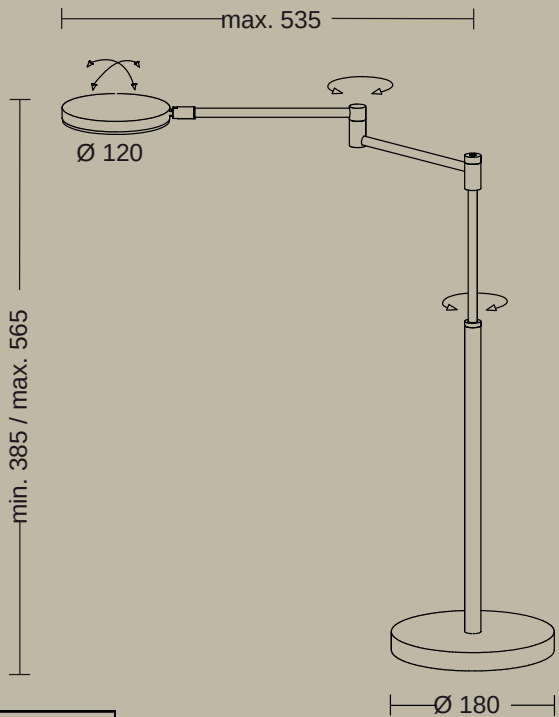

Plano T - Technical Data

The PLANO T, a lighting experience, can be continuously adjusted via the centrally located touch dimmer and saved via the memory function. The height adjustment is achieved via an integrated, invisible lift mechanism. Clean lines, modern design, bright light.

Retail Price:
$1598.00

Technical Data:

1x 19W LED
1200 Lumen
2700 Kelvin
CRI>90 Dimmer

Colors:

9657-1-19 Anodized Brass
9657-1-55 Black
9657-1-79 Satin Aluminum