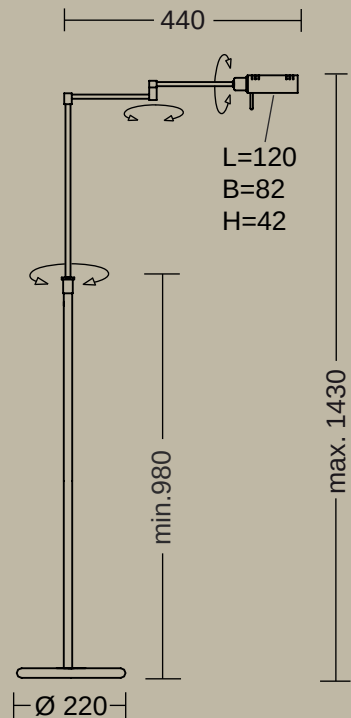

Design 9617

Technical Data

The classic LED floor lamp-functional, high-performance LED meets classic design. Equipped with 1200 lumens and a CRI – color rendering index >90, it is the perfect work and reading light. The light can be switched on and off and dimmed continuously via a touch dimmer located centrally on the main tube. The last used light setting is saved via the memory function.

Retail Price:
$1898.00

Technical Data:

1x 19W LED
1200 Lumen
2700 Kelvin
CRI>90 Dimmer

Colors:

9617-1-9 Satin/Polished Brass
9617-1-53 Matte Smoke
9617-1-69 Satin Nickel