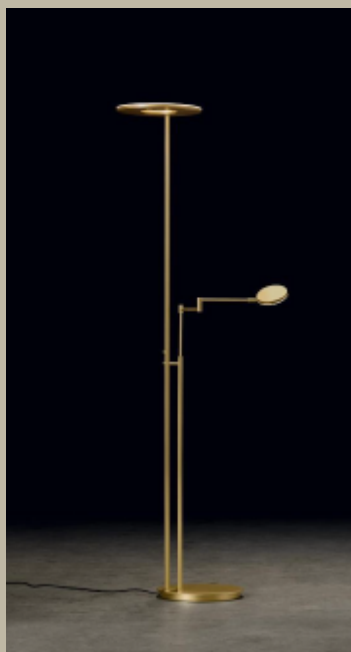

This warranty applies under normal residential use and proper installation.

Proof of purchase is required.

Design 9614 Reading Lamp

Design 9614

Technical Data

The modern reading lamp-delicate articulated arms and a narrow roof reflector ensure a simple yet elegant look. The light is continuously dimmable via a touch dimmer. The last used light setting is saved via the memory function even after the light is switched off. The lamp's height is adjustable via a knurled nut. In addition, the articulated arms and reflector can be individually adjusted.

The NOVA OOG ceiling floodlight is characterized by its enormous light intensity and color rendering. The overall NOVA OOG package is underlined by its modern yet detail-oriented design. Two touch dimmers located on the main tube allow both light sources to be switched on/off and continuously dimmed. The swiveling external reflector directs the light as desired.

Retail Price:
\$3498.00

Technical Data:

1x 14W LED
1200 Lumen
1x 47W LED
6500 Lumen 2700
Kelvin
CRI>90 Dimmer

Colors:

9907-2-19 Anodized Brass
9907-2-55 Black
9907-2-79 Satin Aluminum

9909-Nova Plano- Mother/Child

Nova Plano- Technical Data

The NOVA PLANO ceiling light combines bestsellers from two product families. A high-intensity ceiling light with 6500 lumens and the reading arm derived from the 1200 lumen floor lamp 9656 work together to create the perfect lighting experience in any living space. The high CRI underlines the unparalleled performance of Holtkötter LED boards. The coordinated shapes create a harmonious and modern look.