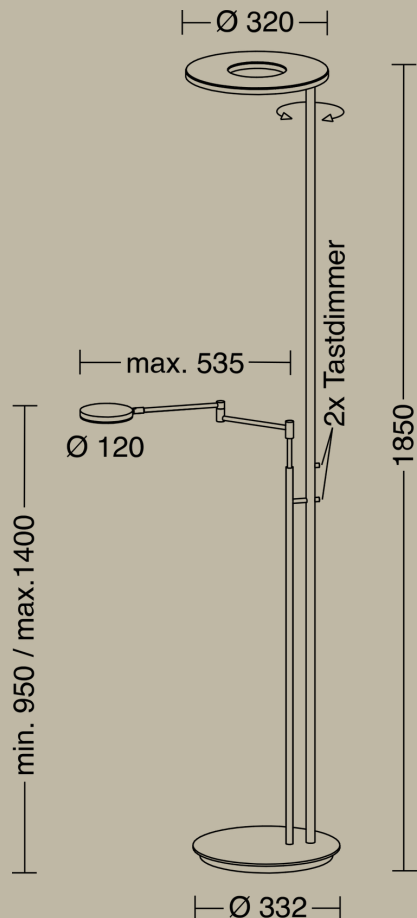

Nova Plano- Technical Data

The NOVA PLANO ceiling light combines bestsellers from two product families. A high-intensity ceiling light with 6500 lumens and the reading arm derived from the 1200 lumen floor lamp 9656 work together to create the perfect lighting experience in any living space. The high CRI underlines the unparalleled performance of Holtkötter LED boards. The coordinated shapes create a harmonious and modern look.

Retail Price:
$3998.00

Technical Data:

1x 14W LED
1200 Lumen
1x 47W LED
6500 Lumen 2700
Kelvin
CRI>90 Dimmer

Colors:

9909-2-19 Anodized Brass
9909-2-55 Black
9909-2-79 Satin Aluminum