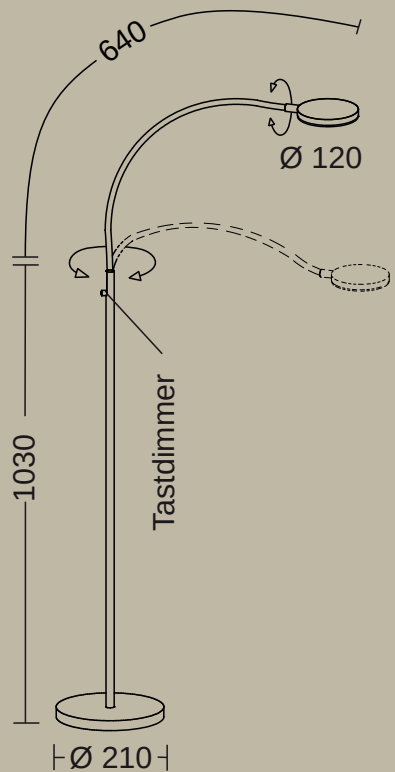

Flex

Technical Data

The FLEX S floor lamp provides a distinctive light with a powerful lumen output and a high CRI (color rendering index), which can be continuously adjusted for any application and saved via the memory function.

Thanks to the numerous combination possibilities of surfaces and FLEX tubes, the FLEX lighting family is the right choice for every target group.

Technical Data:
1x 19W LED
1200 Lumen
2700 Kelvin
CRI>90 Dimmer

Colors:
9920-2-19 Anodized Brass
9920-2-55 Black
9920-2-79 Satin Aluminum