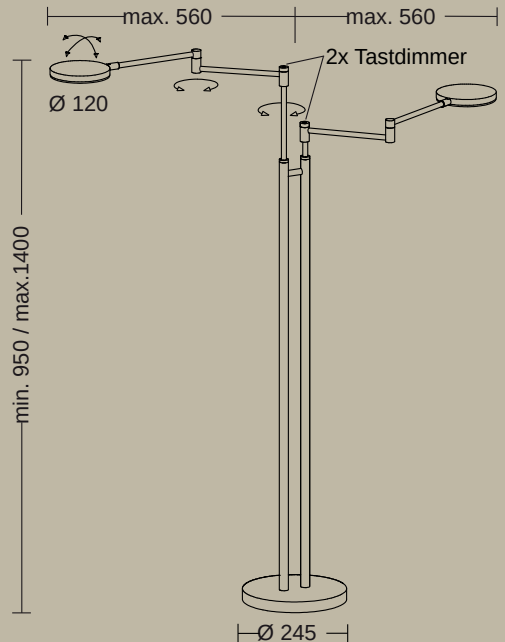

Plano Twin

Technical Data

The best-selling floor lamp in a twin pack. The PLANO TWIN dual lighting experience, with its functionality and unbeatable lighting package, is an enrichment for the PLANO product family. Perfected shapes, specially refined surfaces combined with the most powerful lighting packages. The strong yet atmospheric light, can be continuously adjusted for any application via the two centrally located touch dimmers. The light fixture has two integrated, invisible lift mechanisms, allowing the heights of both lights to be adjusted individually. Clean lines meet a high degree of functionality.

Retail Price:
$2998.00

Technical Data:

2x 19W LED
2400 Lumen 2700
Kelvin CRI>90
Dimmer

Colors:

9652-2-19 Anodized Brass
9652-2-55 Black
9652-2-79 Satin Aluminum