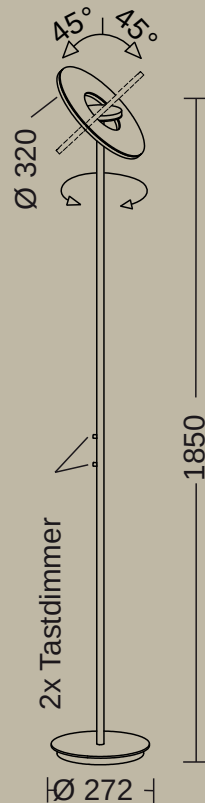

Nova -

Technical Data

The NOVA ceiling floodlight is characterized by its enormous light intensity and pleasant color rendering. The overall NOVA package is underlined by the modern, yet detail-oriented design. Two touch dimmers located on the main tube allow both light sources to be switched on/off and continuously dimmed. The swiveling external reflector directs the light as desired.

Retail Price:
$3498.00

Technical Data:

1x 14W LED
1200 Lumen
1x 47W LED
6500 Lumen 2700
Kelvin
CRI>90 Dimmer

Colors:

9906-2-19 Anodized Brass
9906-2-55 Black
9906-2-79 Satin Aluminum