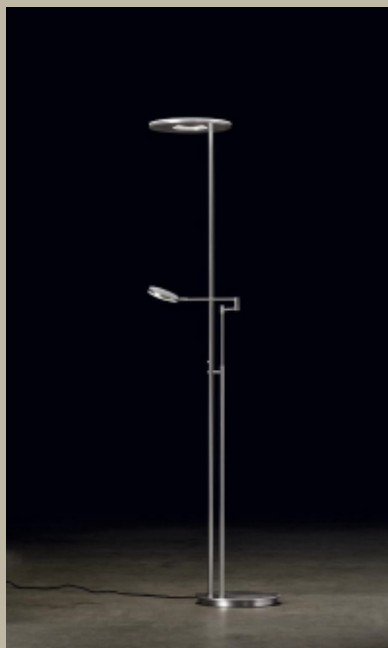

This warranty applies under normal residential use and proper installation.

Proof of purchase is required.

Design 9614 Reading Lamp

Design 9614

Technical Data

The modern reading lamp-delicate articulated arms and a narrow roof reflector ensure a simple yet elegant look. The light is continuously dimmable via a touch dimmer. The last used light setting is saved via the memory function even after the light is switched off. The lamp's height is adjustable via a knurled nut. In addition, the articulated arms and reflector can be individually adjusted.

The NOVA OOG ceiling floodlight is characterized by its enormous light intensity and color rendering. The overall NOVA OOG package is underlined by its modern yet detail-oriented design. Two touch dimmers located on the main tube allow both light sources to be switched on/off and continuously dimmed. The swiveling external reflector directs the light as desired.

Retail Price:
\$3498.00

Technical Data:

1x 14W LED
1200 Lumen
1x 47W LED
6500 Lumen 2700
Kelvin
CRI>90 Dimmer

Colors:

9907-2-19 Anodized Brass
9907-2-55 Black
9907-2-79 Satin Aluminum

9909-Nova Plano- Mother/Child

Nova Plano- Technical Data

The NOVA PLANO ceiling light combines bestsellers from two product families. A high-intensity ceiling light with 6500 lumens and the reading arm derived from the 1200 lumen floor lamp 9656 work together to create the perfect lighting experience in any living space. The high CRI underlines the unparalleled performance of Holtkötter LED boards. The coordinated shapes create a harmonious and modern look.