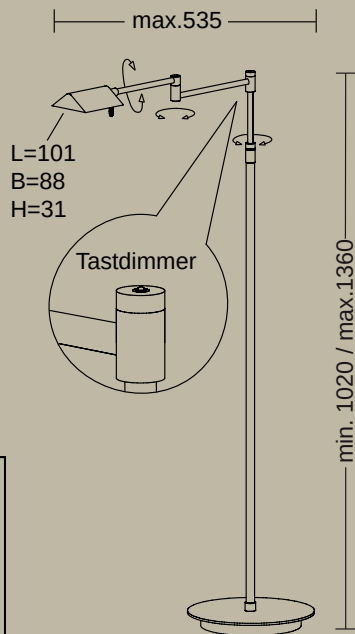

Design 9614

Technical Data

The modern reading lamp-delicate articulated arms and a narrow roof reflector ensure a simple yet elegant look. The light is continuously dimmable via a touch dimmer. The last used light setting is saved via the memory function even after the light is switched off. The lamp's height is adjustable via a knurled nut. In addition, the articulated arms and reflector can be individually adjusted.

Retail Price:
$1898.00

Technical Data:

1x 19W LED
1200 Lumen
2700 Kelvin
CRI>90 Dimmer

Colors:

9614-1-9 Satin/Polished Brass
9614-1-53 Matte Smoke
9614-1-69 Satin Nickel