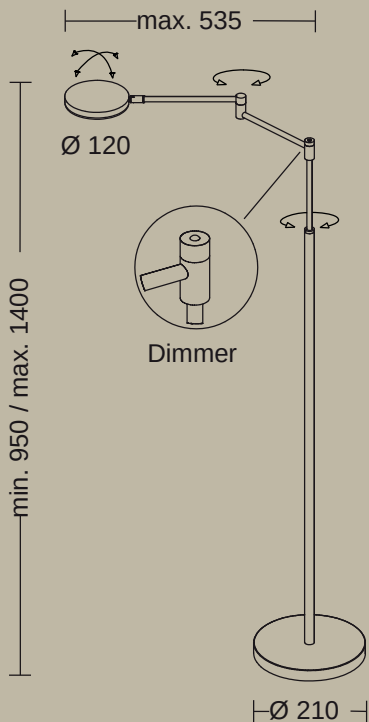

Plano B - Technical Data

The best-selling floor lamp-A sleek design with clean lines meets a powerful LED and a high level of functionality ensure an atmospheric light, which can be continuously adjusted via the centrally located touch dimmer and saved via the memory function. The Plano B LED floor lamp features height adjustment via an integrated, invisible lift mechanism.

Retail Price:
$1898.00

Technical Data:

1x 19W LED
1200 Lumen
2700 Kelvin
CRI>90 Dimmer

Colors:

9656-1-19 Anodized Brass
9656-1-55 Black
9656-1-79 Satin Aluminum