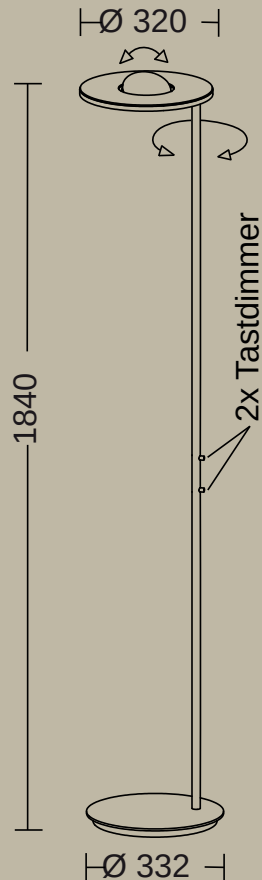

Nova Oog - Technical Data

The NOVA OOG ceiling floodlight is characterized by its enormous light intensity and color rendering. The overall NOVA OOG package is underlined by its modern yet detail-oriented design. Two touch dimmers located on the main tube allow both light sources to be switched on/off and continuously dimmed. The swiveling external reflector directs the light as desired.

Retail Price:
$3498.00

Technical Data:

1x 14W LED
1200 Lumen
1x 47W LED
6500 Lumen 2700
Kelvin
CRI>90 Dimmer

Colors:

9907-2-19 Anodized Brass
9907-2-55 Black
9907-2-79 Satin Aluminum